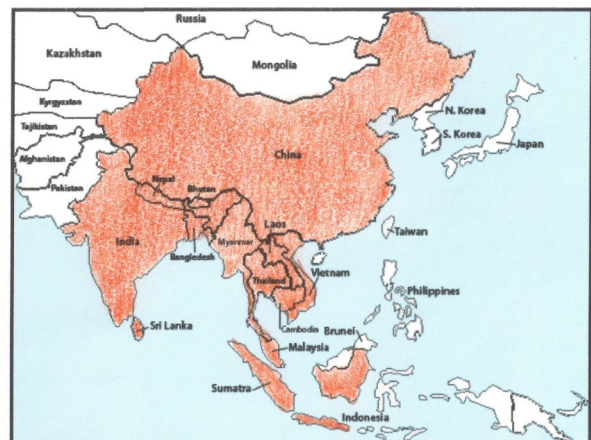

# How are African and Asian Elephants Different?

African Elephants

Asian Elephants

- ◆ Weigh between 4000-7000 kg
- ◆ Stand 2.5 to 4 meters high
- ◆ Skin is wrinkled
- ◆ Large ears that are shaped like Africa
- ◆ Males and females have tusks
- ◆ Trunk has two finger like projections
- ◆ Front legs usually have 4 –5 toes and hind legs usually have 3 toes

- ◆ Weigh between 3000– 6000 kg
- ◆ Stand 2– 2.5 meters high
- ◆ Skin is smoother
- ◆ Smaller ears shaped like rectangles
- ◆ Some males have tusks
- ◆ Trunk has one finger like projection
- ◆ Front legs have 5 toes, and hind legs usually have 4 toes

Where African Elephants Live

Where Asian Elephants Live